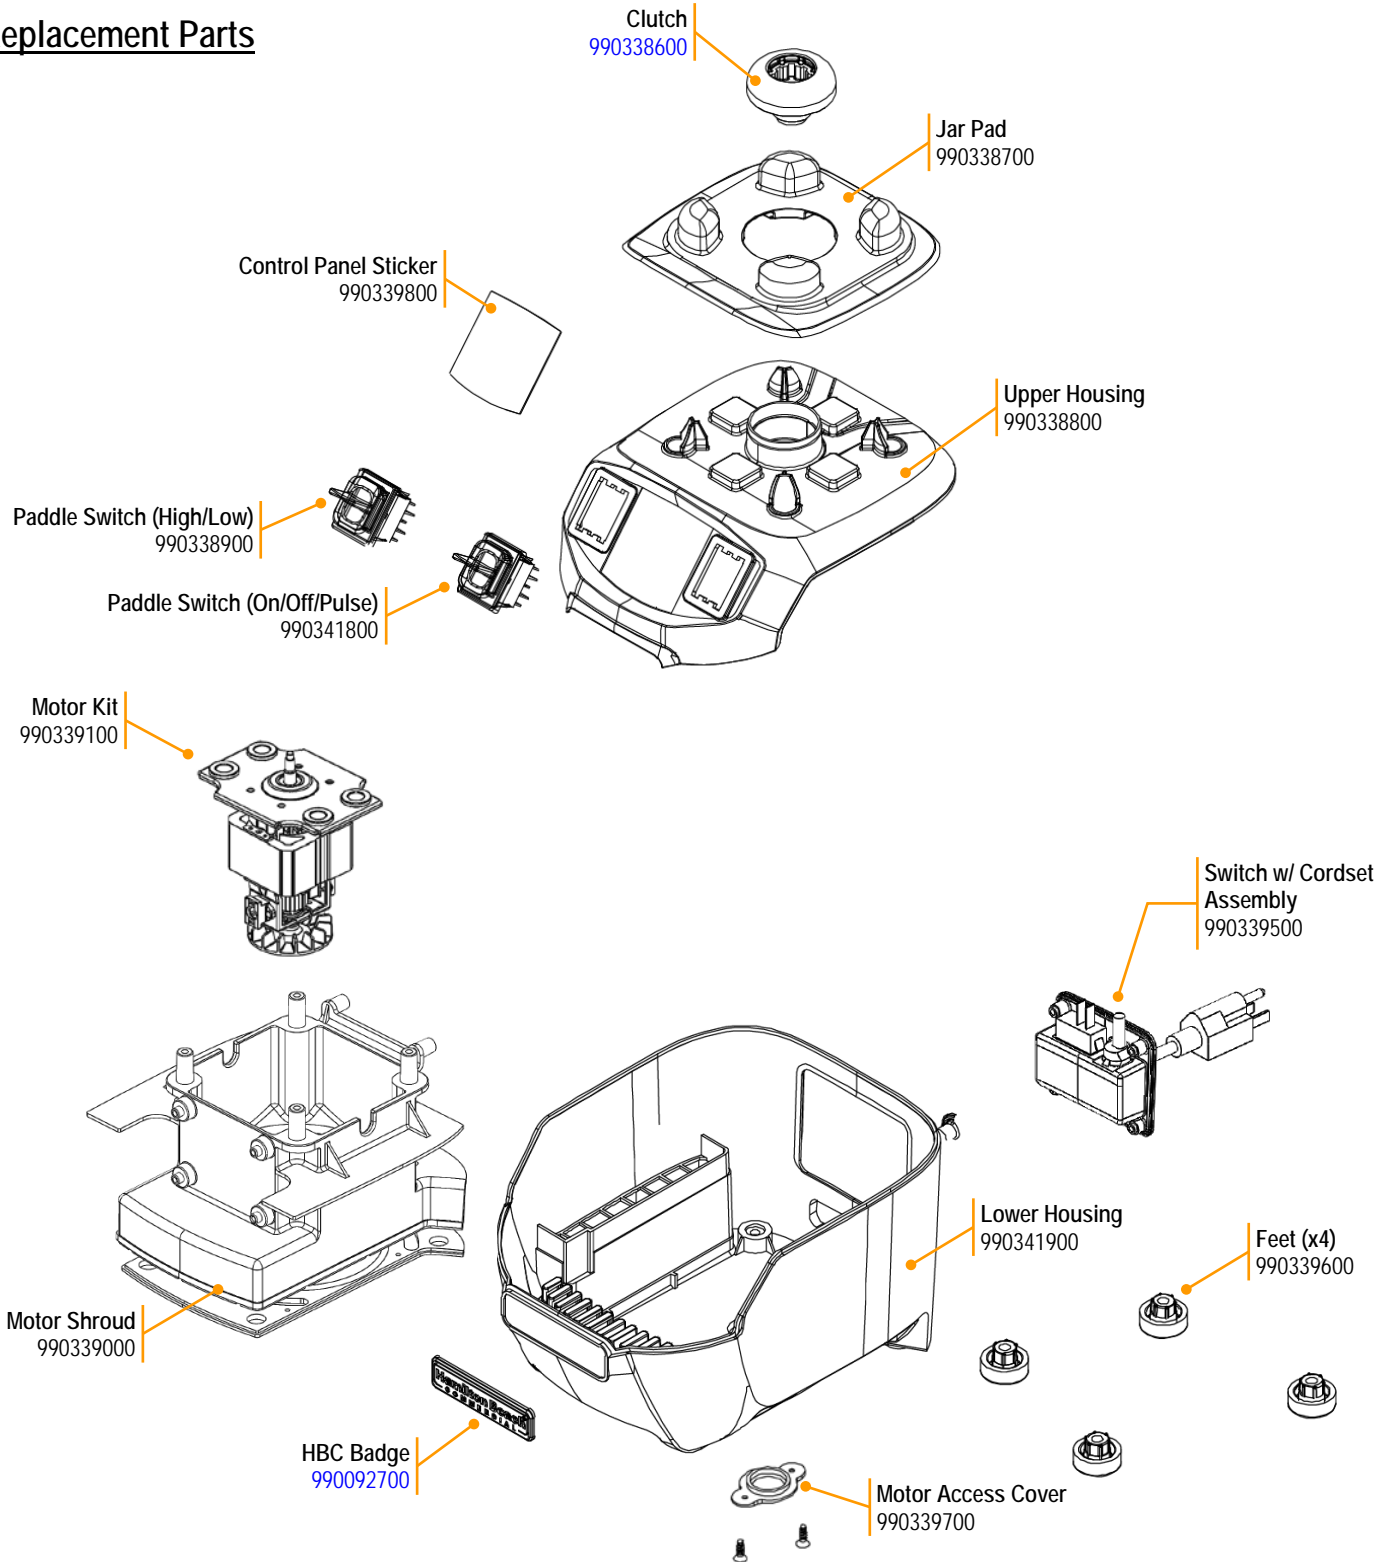

### Replacement Parts

 4421 Waterfront Drive Glen Allen, VA 23060	Revision Description:	Production Release.					Rev. Date:
	Request #:	DOC10363	Page:	1 of 3	Document #:	540101000	Rev: <b>A</b>

### Accessories

Container, Complete  
(Stainless Steel, 32 Oz.)  
6126-255S

Container Washer  
BCR100

 4421 Waterfront Drive Glen Allen, VA 23060	Revision Description:	Production Release.					Rev. Date:
	Request #:	DOC10363	Page:	3 of 3	Document #:	540101000	Rev: <b>A</b>