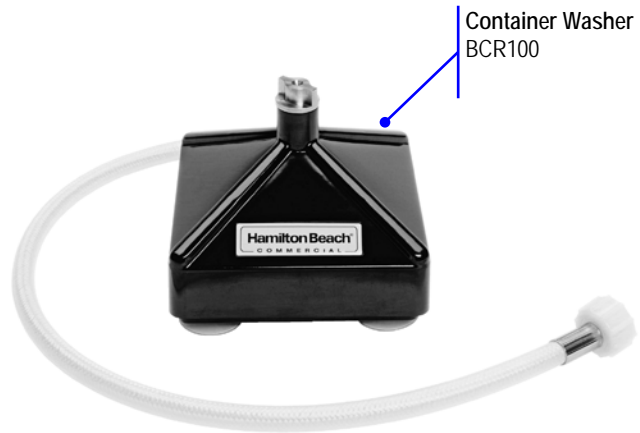

### Accessories

Container, Complete  
(Stainless Steel, 32 Oz.)  
6126-255S

Container Washer  
BCR100

 4421 Waterfront Drive Glen Allen, VA 23060	Revision Description:	Production Release.					Rev. Date:
	Request #:	DOC10363	Page:	3 of 3	Document #:	540101000	Rev: <b>A</b>