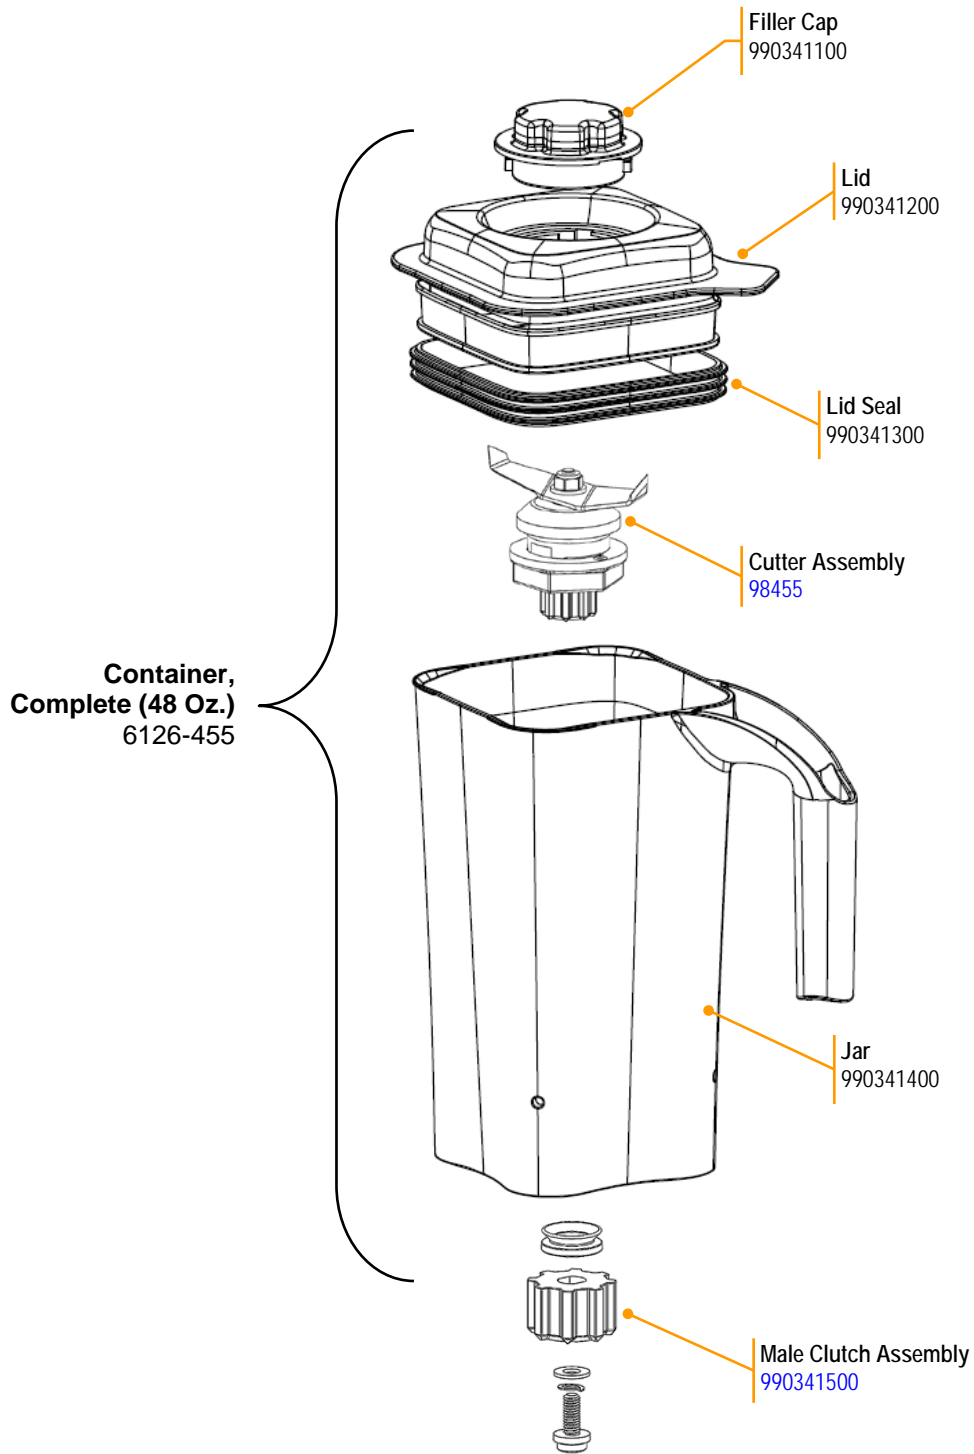

Parts & Accessories Diagram

PROPRIETARY RIGHTS NOTICE This document and all information contained within it is the property of Hamilton Beach Brands, Inc. (HBB). It is confidential and proprietary and has been provided to you for a limited purpose. It must be returned or destroyed upon request. Disclosure, reproduction or use of this document and any information contained within it, in full or in part, for any purpose is forbidden without the prior written consent of HBB. No photographs may be taken of any article fabricated or assembled from this document without the prior written consent of HBB.

  4421 Waterfront Drive Glen Allen, VA 23060	Revision Description:	Production Release.					Rev. Date:
	Request #:	DOC10363	Page:	2 of 3	Document #:	540101000	Rev: A