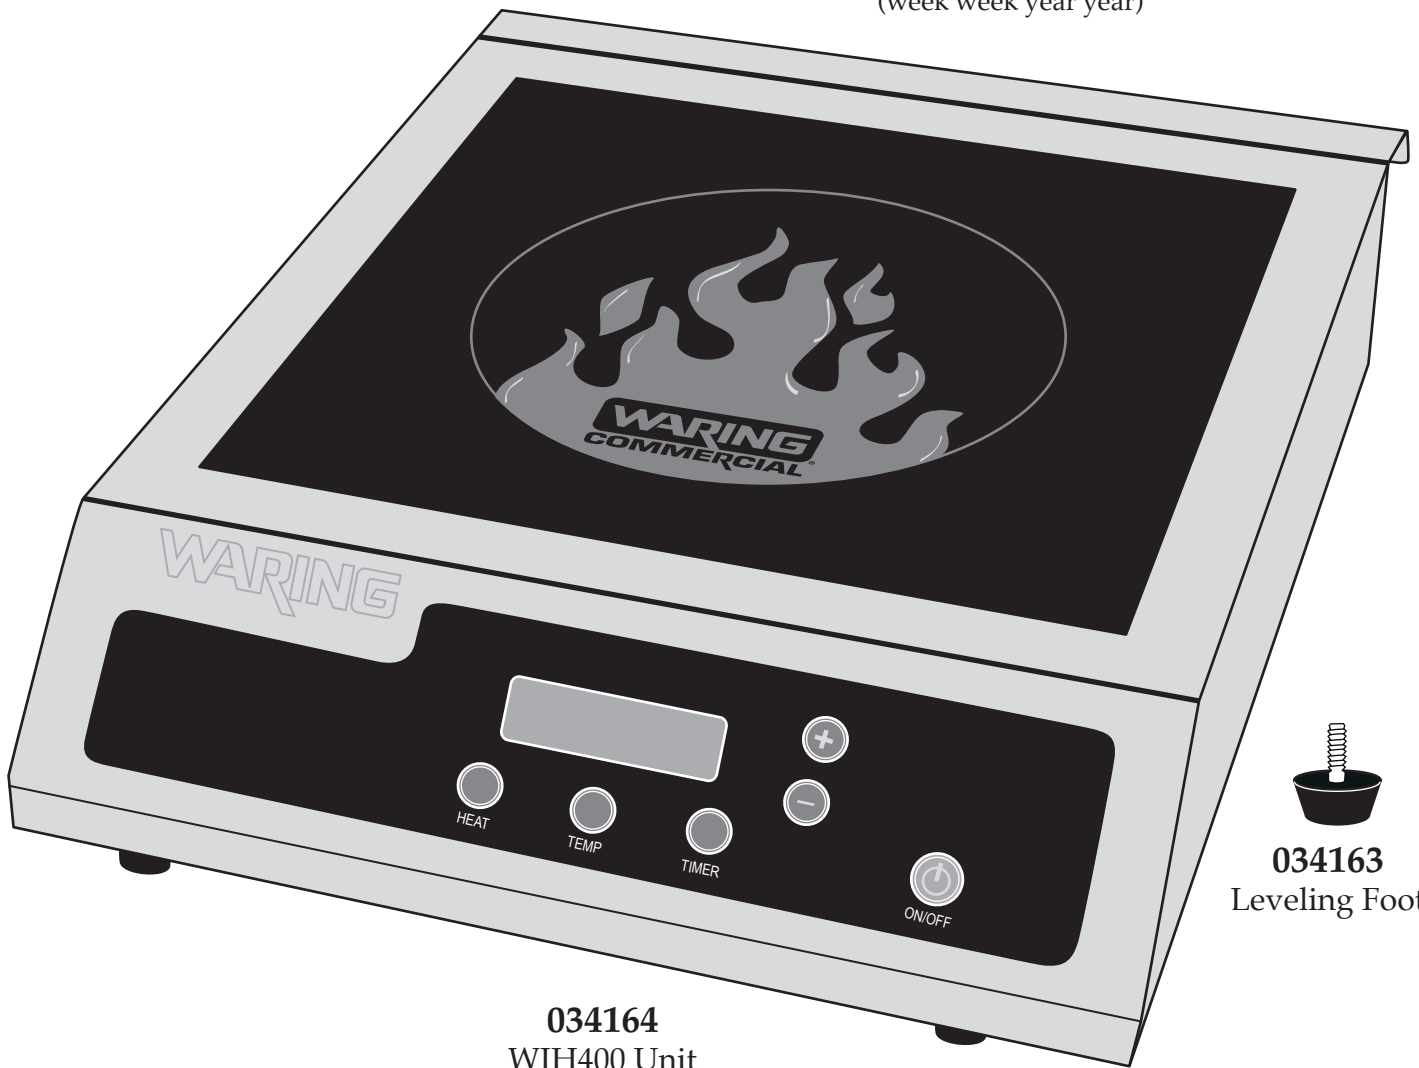

034163
Leveling Foot

034164
WIH400 Unit