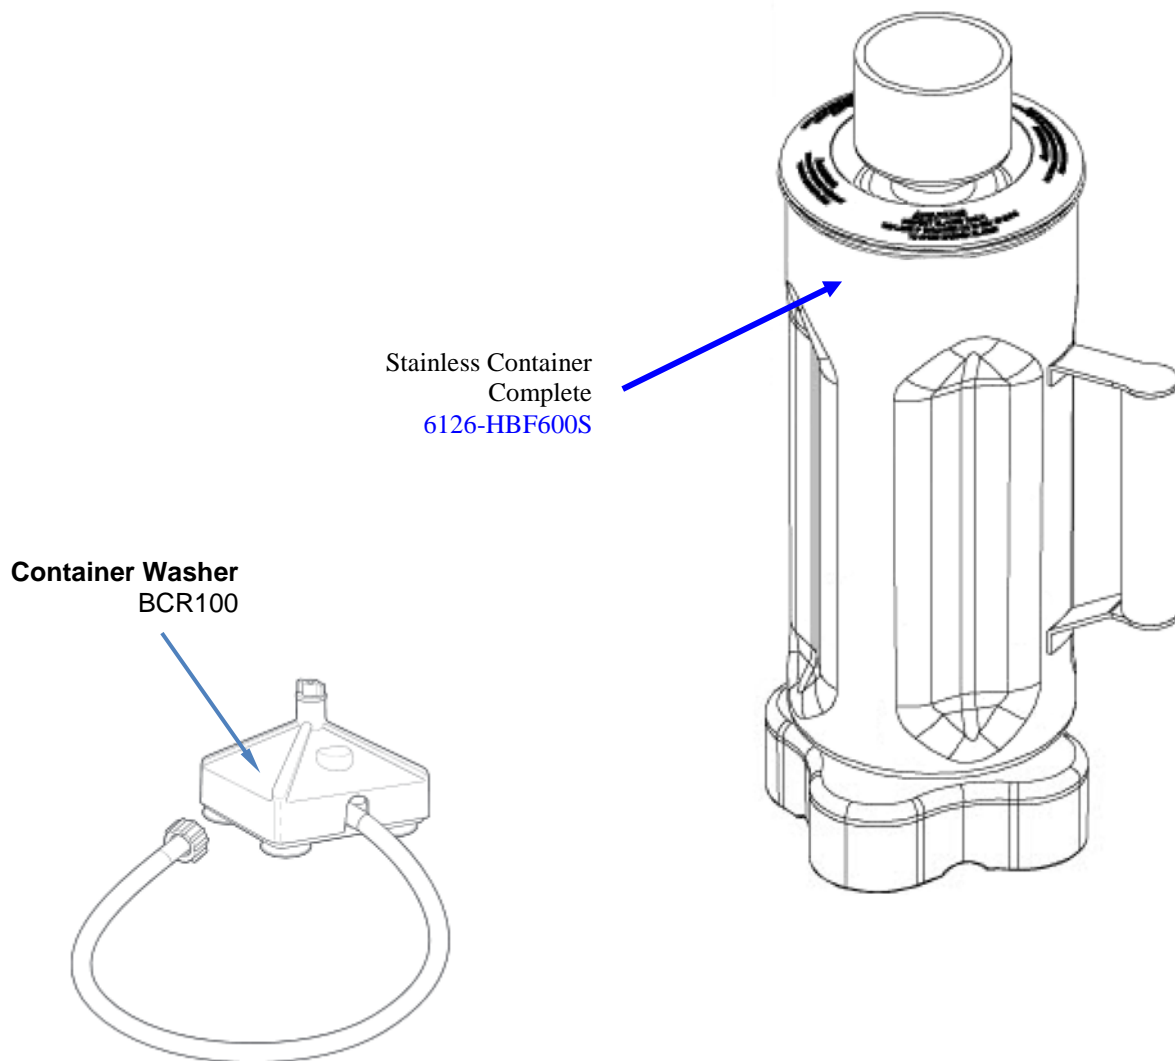

Replacement Parts Diagrams

HBF600

PROPRIETARY RIGHTS NOTICE This document and all information contained within it is the property of Hamilton Beach Brands, Inc. (HBB). It is confidential and proprietary and has been provided to you for a limited purpose. It must be returned or destroyed upon request. Disclosure, reproduction or use of this document and any information contained within it, in full or in part, for any purpose is forbidden without the prior written consent of HBB. No photographs may be taken of any article fabricated or assembled from this document without the prior written consent of HBB.

Accessories

Hamilton Beach 4421 Waterfront Drive Glen Allen, VA 23060	Revision Description:		Add Food Bands.					
	Request Number:	DOC9613	Revision Date:	12/28/2018	Approved by:	DOC9613		
	Issue Code(s):	CS, SP	Page:	5 of 5	Document #:	540003200	Rev:	E