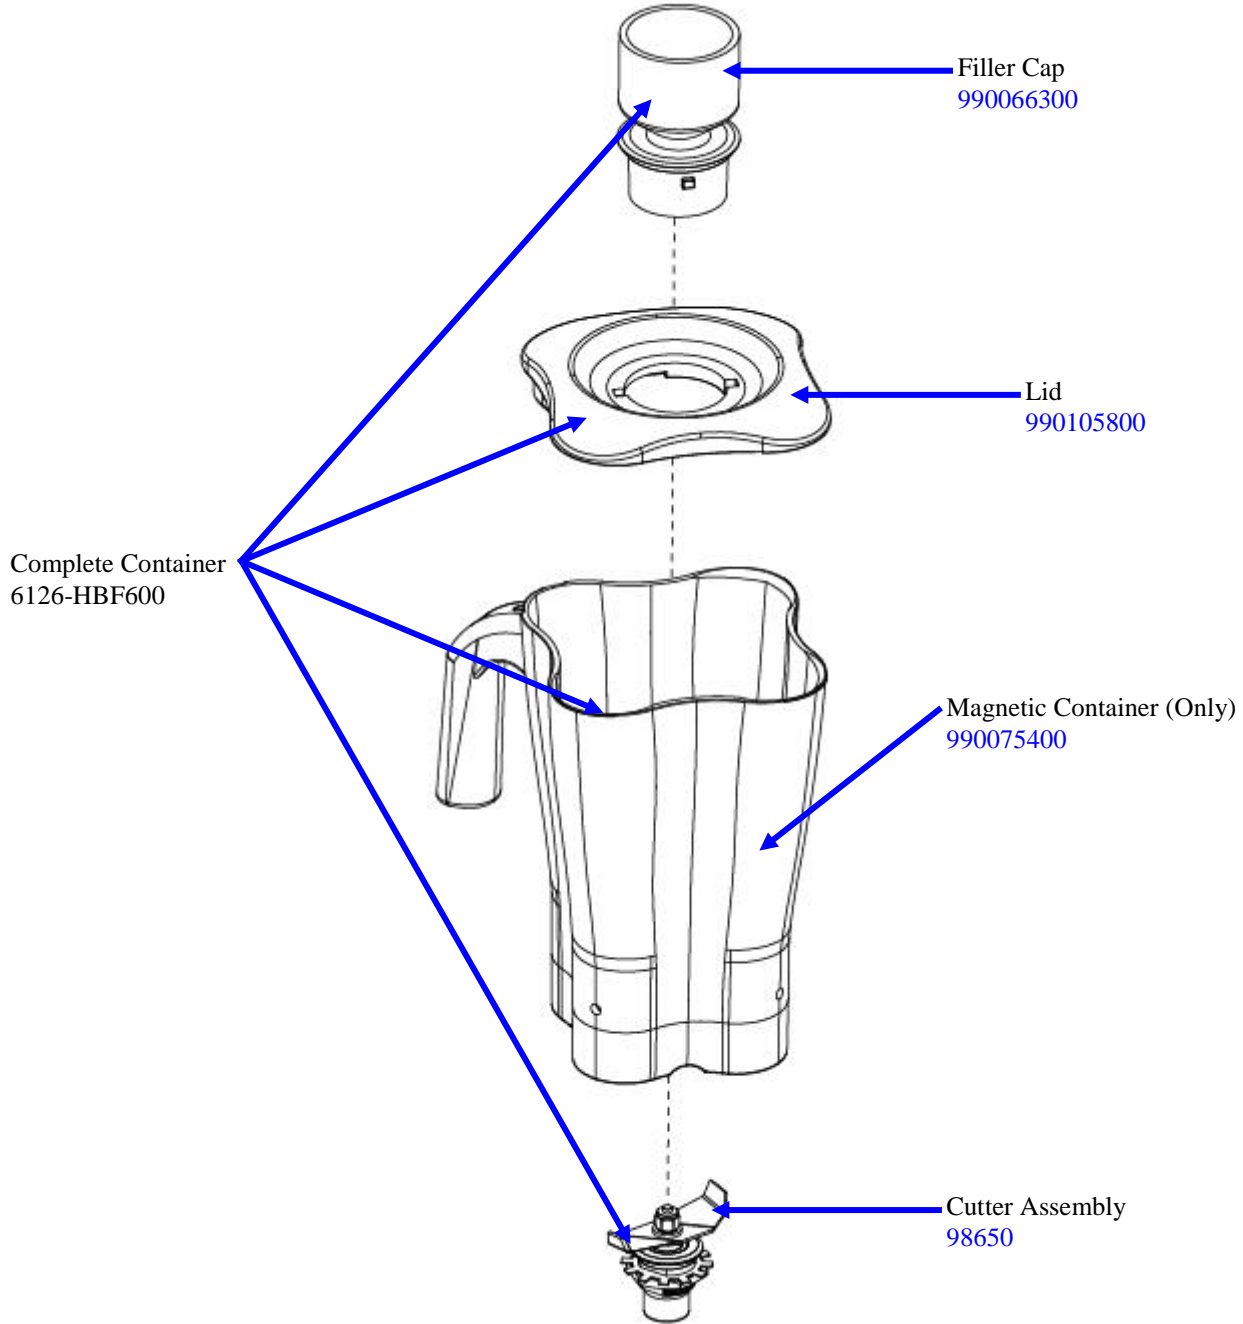

Replacement Parts Diagrams

HBF600

PROPRIETARY RIGHTS NOTICE This document and all information contained within it is the property of Hamilton Beach Brands, Inc. (HBB). It is confidential and proprietary and has been provided to you for a limited purpose. It must be returned or destroyed upon request. Disclosure, reproduction or use of this document and any information contained within it, in full or in part, for any purpose is forbidden without the prior written consent of HBB. No photographs may be taken of any article fabricated or assembled from this document without the prior written consent of HBB.

  4421 Waterfront Drive Glen Allen, VA 23060	Revision Description:		Add Food Bands.					
	Request Number:	DOC9613	Revision Date:	12/28/2018	Approved by:	DOC9613		
	Issue Code(s):	CS, SP	Page:	3 of 5	Document #:	540003200	Rev:	E