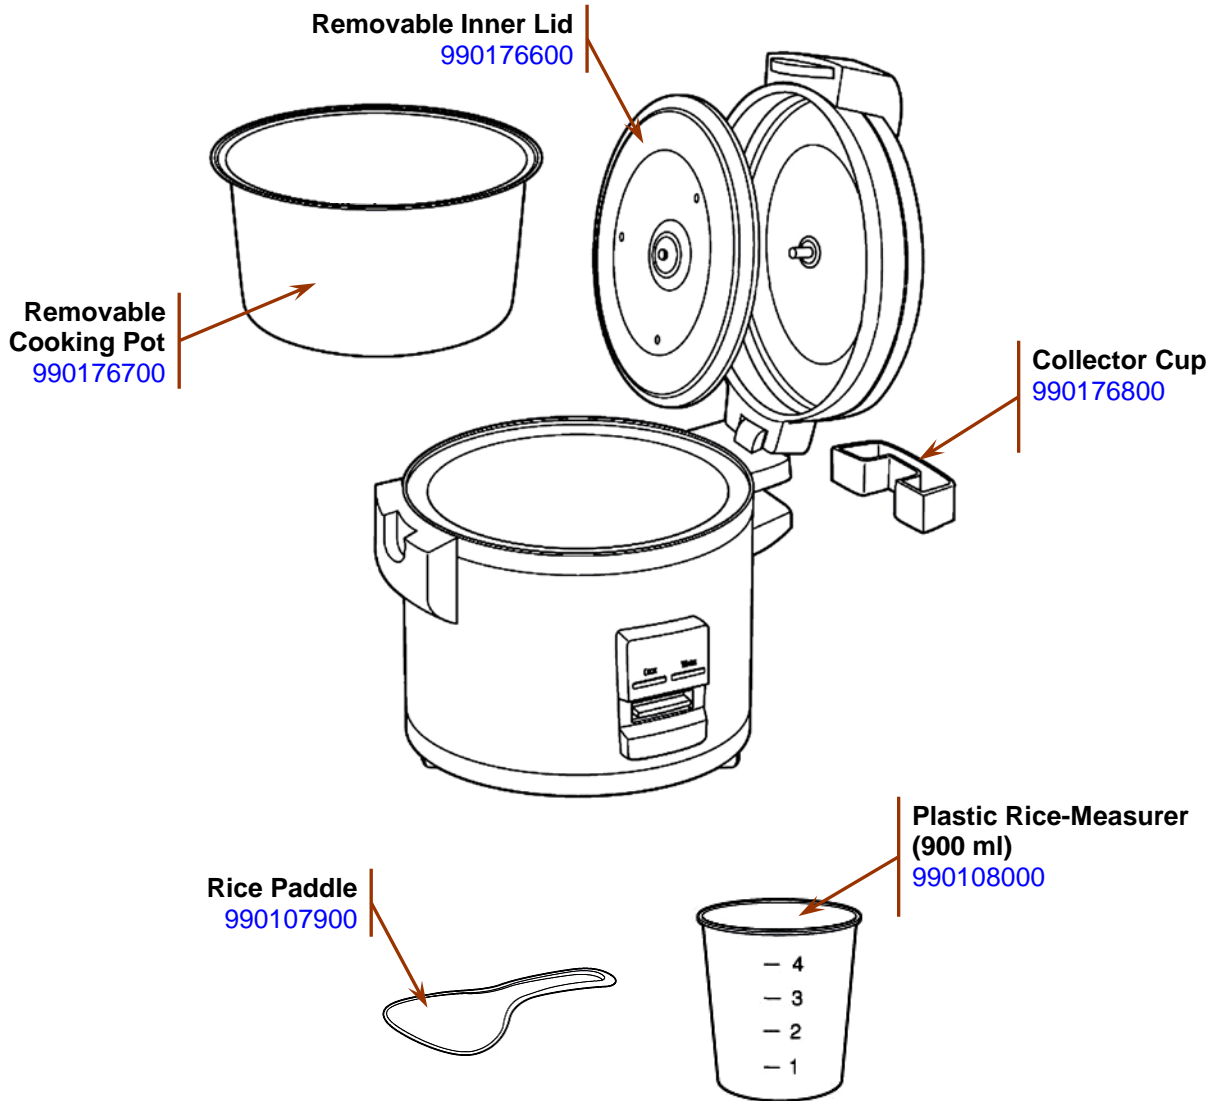

### Replacement Parts

**Not Shown:**

- 990176900 – Fuse w/Wire Assy.
- 990205100 – Micro Switch
- 990205300 – Thermostat

 Hamilton Beach 4421 Waterfront Drive Glen Allen, VA 23060	Revision Description:		Production Release						
	Request Number:		DOC5440	Revision Date:		02/02/2015	Approved by:		DOC5440
	Issue Code(s):			Page:	1 of 1	Document #:	<b>540084900</b>	Rev:	<b>B</b>