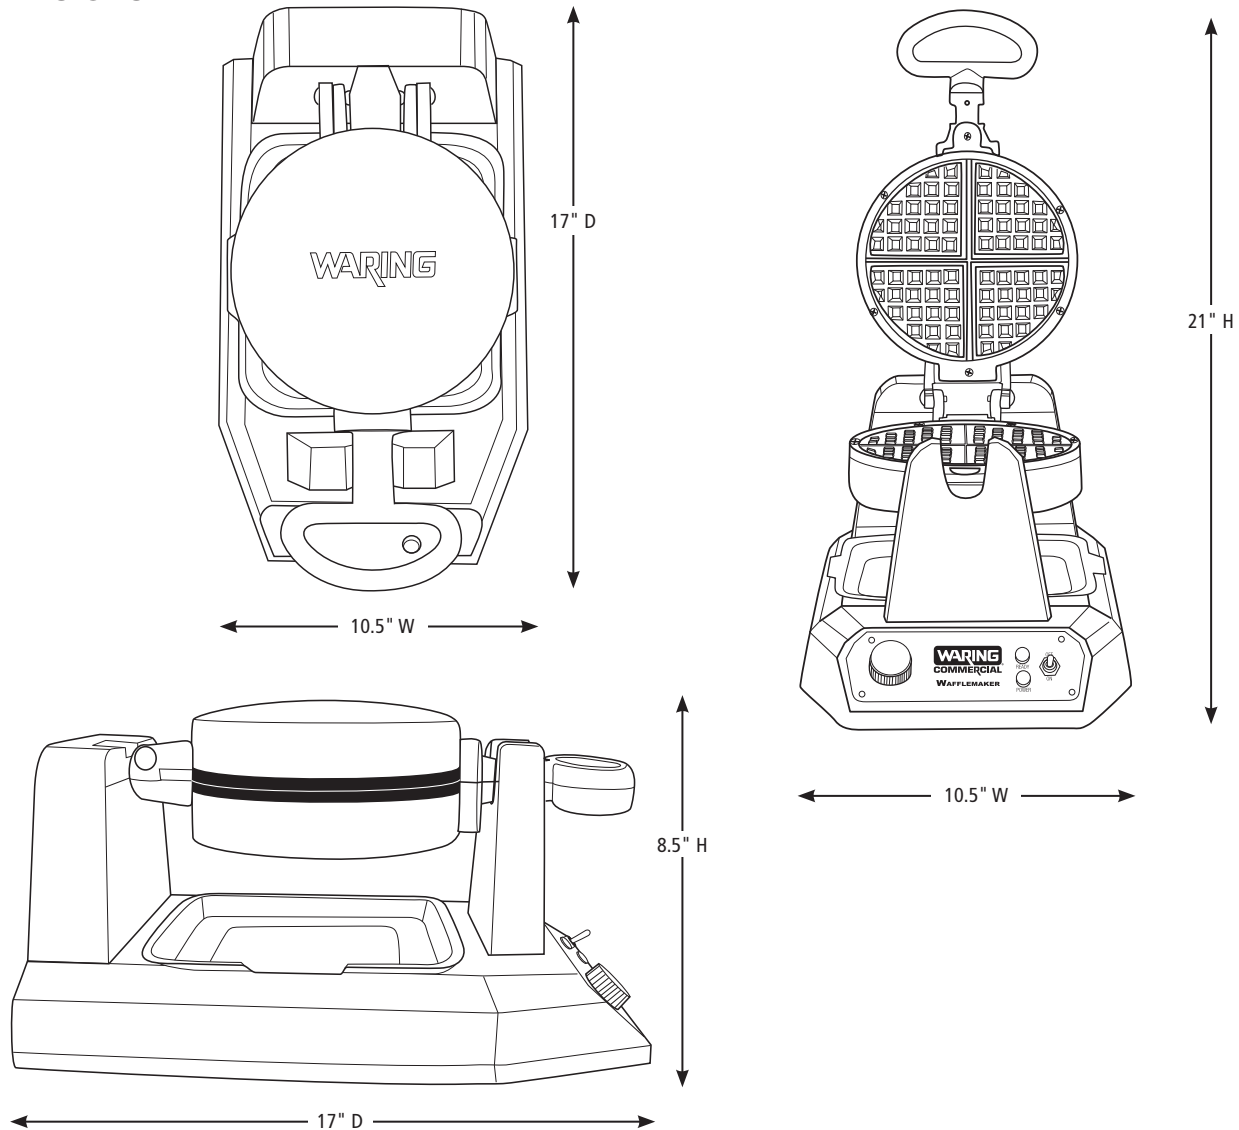

Out of Box Weight: 13.3 lb.

ORDERING INFORMATION	#STD. PKG.	GIFTBOX WEIGHT	CUBIC FEET	BOX DIMENSIONS D X W X H	UPC	CASE PKG.	MC WEIGHT	MC DIMENSIONS D X W X H	MBC
WWD180X – Single Classic Waffle Maker	1	17	1.69	12.5" x 17.875" x 10.5"	040072086441	1	14.3	13.25" x 18.25" x 11.25"	10040072086448
WWD180XRP - Replacement Plates	1	2.25	.08	1.875" x 7.875" x 9.375"	040072088971	16	37.625	16.25" x 15.5" x 10"	10040072088978